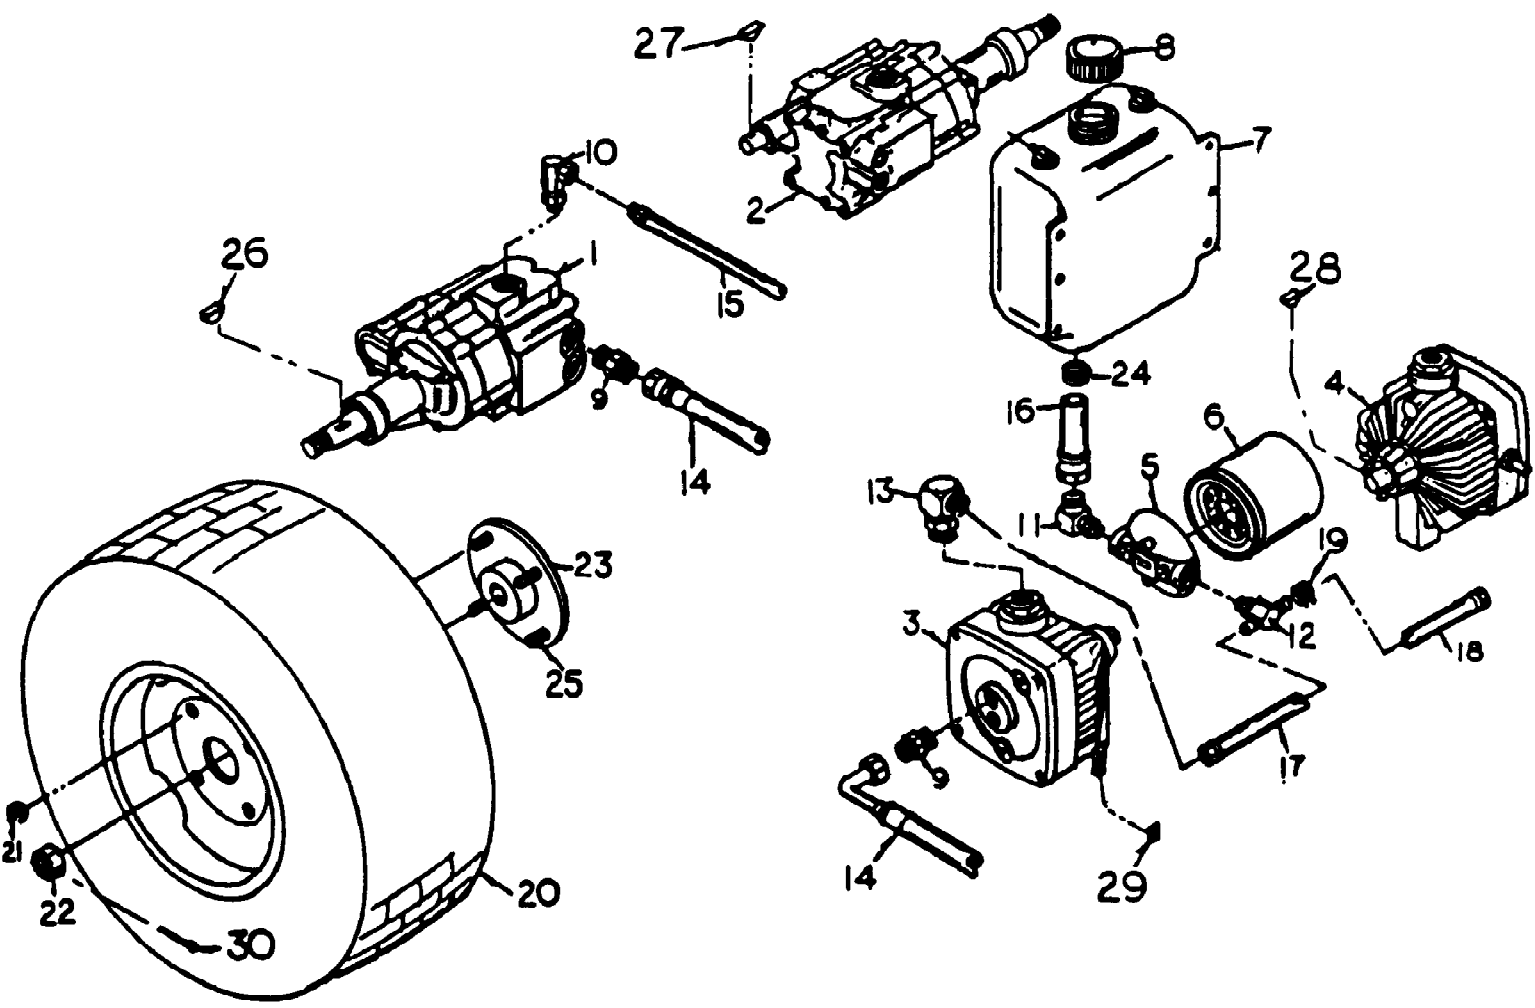

131-013-190 FR-1800 (1991)
Wheel Motor & Pump Assembly

Page 47 of 51

Ref #	Part Number	Qty	S/P/F	Description
1	WD-900-8069	1		Wheel Motor, LH
2	WD-900-8068	1		Wheel Motor, RH
3	WD-900-8067	1		Pump, LH For model 7
4	WD-900-8066	1		Pump, RH For model 7
5	WD-900-8072	1	S	Housing, Oil Filter
6	WD-900-8073	1	S	Element, Oil Filter
7	WD-900-8058	1	S	3 Qt. Oil Tank
8	WD-900-8059	1	S	Cap, Oil Tank
9	WD-900-8005	8		Male Tube, Male O-ring Adp.
10	WD-900-8074	2		Male O-ring, 90° Female-Pipe Swivel Adp.
11	WD-900-8076	1		Male O-ring, 90° Tube Adp.
12	WD-900-8071	1		Male 1-O-ring, 1/2" Hose Barb Tee
13	WD-900-8075	2		Male O-ring, 90-Male Tub Adp.
14	WD-900-8078	4		Hose, 1 1/2" ID 28" Long
15	WD-900-8071	2		Hose, 1/4" ID 24" Long, Easy Couple
16	WD-900-8079	1		Hose, 5/8" ID 3 3/4" Long, Easy Couple
17	WD-900-8081	1		Hose, 1/2" ID 7 3/4" Long, Easy Couple
18	WD-900-8080	1		Hose, 1/2" ID x 12" Long, Easy Couple
19	WD-900-5729	2		Hose Clamp, 1/2"
20	WD-900-4013	2		Wheel Ass'y. 18 x 9. 50-8
	WD-900-4042	1		Tire, 18 x 9.50-8
	WD-900-4008	1		Rim, 8" x 7"
	WD-900-4038	2		Wheel Ass'y., 18 x 6 . 50-8 (Use With 42" Deck)
	WD-900-4041	1		Tire, 18 x 6.50-8
	WD-900-4040	1		Rim, 8 x 5 1/2"
21	WD-900-6138	8		Lug Nut, 1/2-20
22	WD-900-8125	2		Nut, Wheel Motor
23	WD-900-4036	2		4-Bolt Wheel Hub
24	WD-900-5733	1		Hose Clamp, 5/8"
25	WD-900-6132	8		Lug Bolt, 1/2-20 x 1 1/4"
26	WD-900-8124	2	S	Woodruff Key, 1/4" x 1"
27	WD-900-8090	2	S	Woodruff Key, 3/16" x 3/4"
28	WD-900-4508	2	S	Woodruff Key, 1/8" x 1/2"
29	WD-900-4524	2		Woodruff Key, 1/8" x 3/8"
30	WD-900-8122	2		Cotter Pin, 1/8" x 1 3/4"