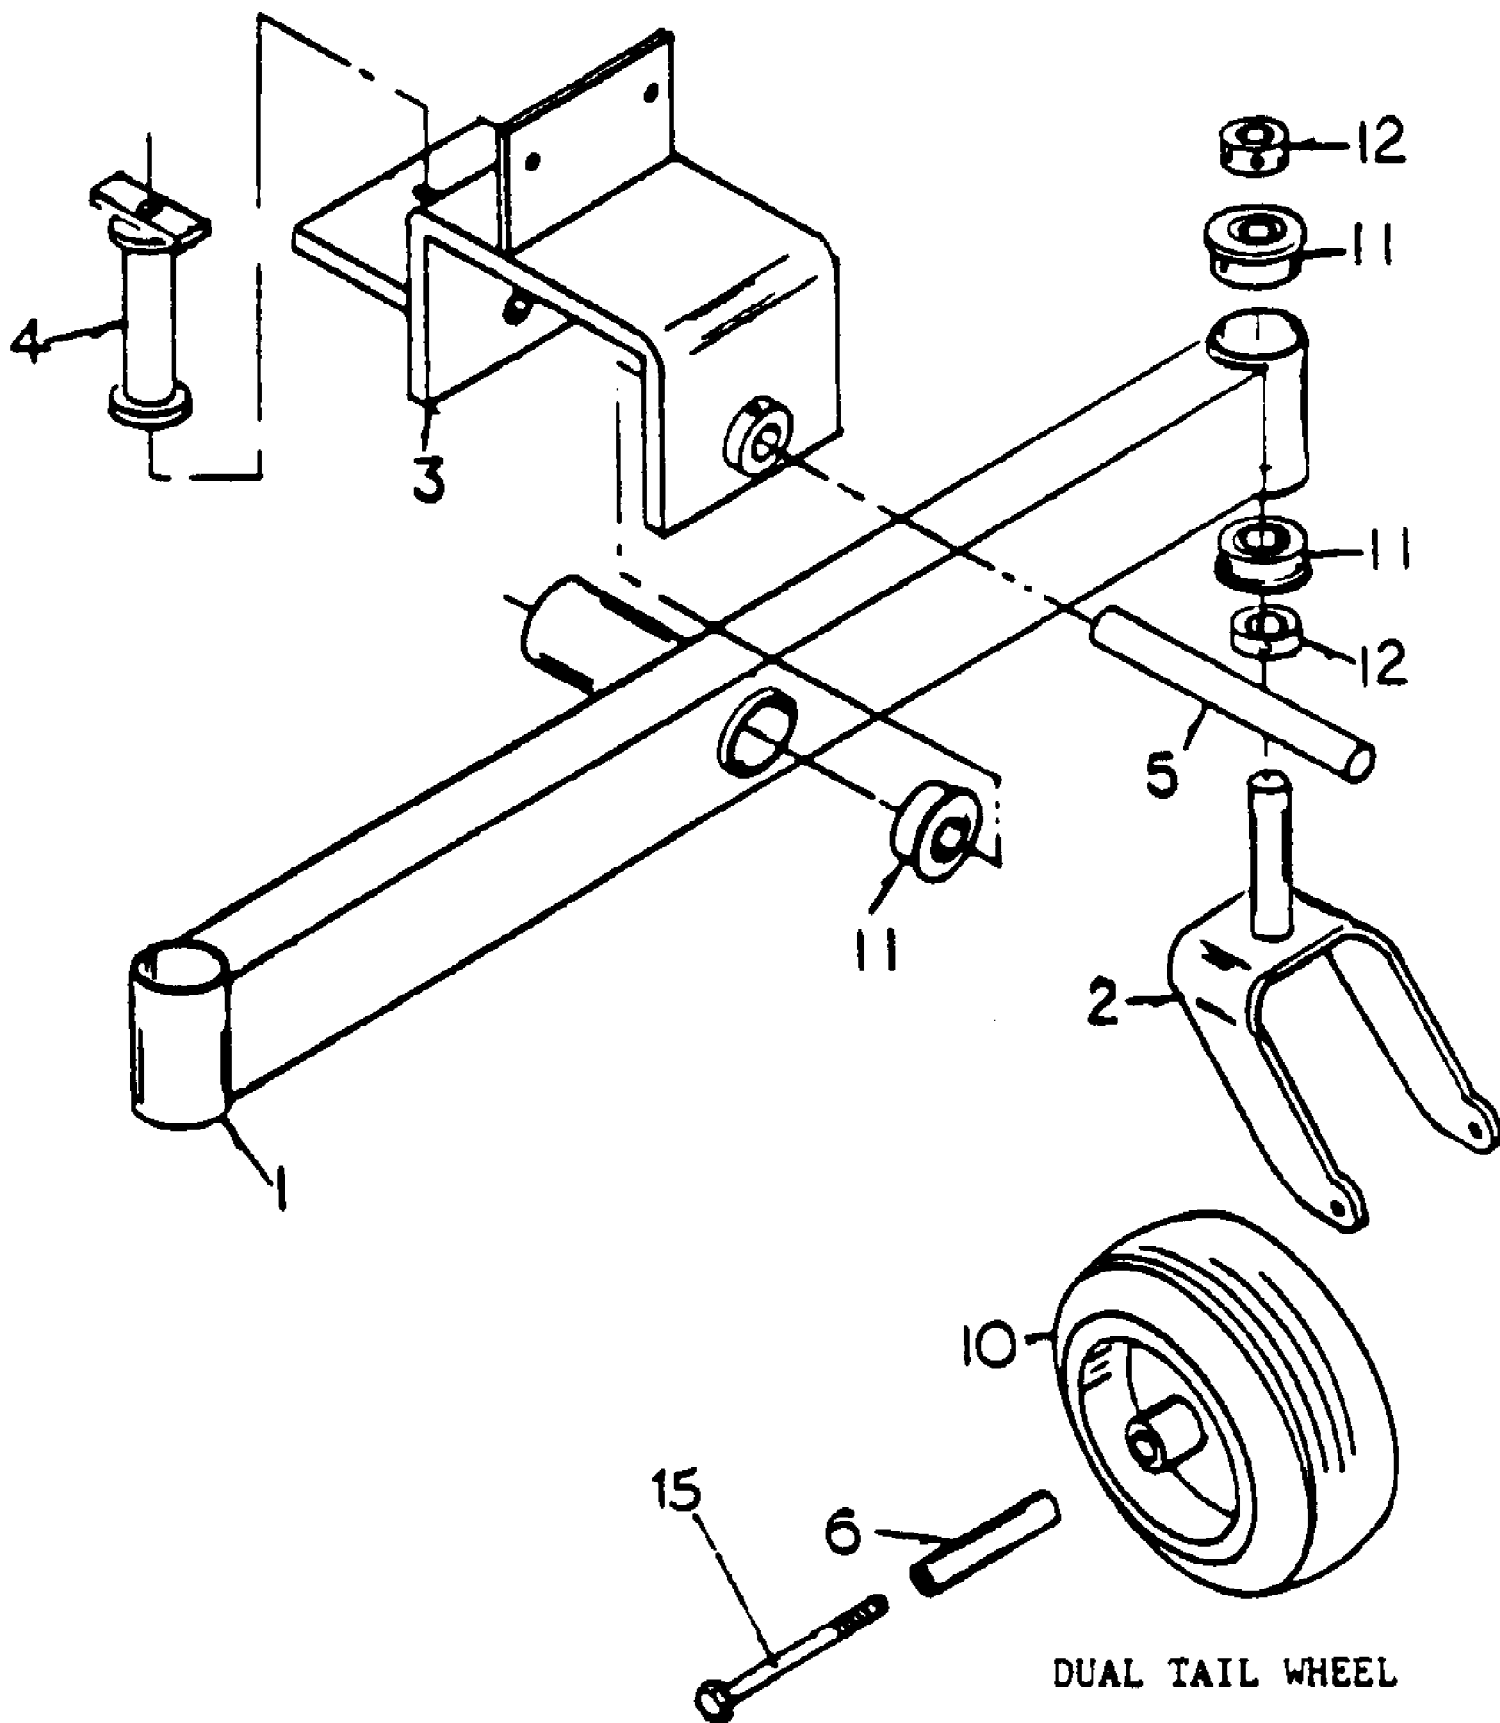

131-013-190 FR-1800 (1991)
Dual Tail Wheel Assembly

Page 35 of 51

Ref #	Part Number	Qty	S/P/F	Description
1	WD-230-0004	1		Dual Tail Wheel Axle
2	WD-230-0007	2		Dual Tail Wheel Fork
3	WD-230-0005	1		Dual Tail Wheel Mbunt
4	WD-230-0006	1		Dual Tail Wheel Tube Block
5	WD-230-0008	1		Pivot Axle
6	WD-200-0017	2	S	Tail Wheel Axle
10	WD-900-4022	2	S	Tail Wheel Assembly
	WD-900-3505	1	S	Bearing, Wheel Assembly
	WD-900-4047	1		Tire, 13 x 5.00-6
	WD-900-4050	1		Rim, 6" x 4"
11	WD-900-3501	6	S	Bearing, 1"
12	WD-900-5510	4		Set Collar, 1"
15	WD-900-6133	2	S	Hex Cap Screw, 1/2-13 x 6 1/2"