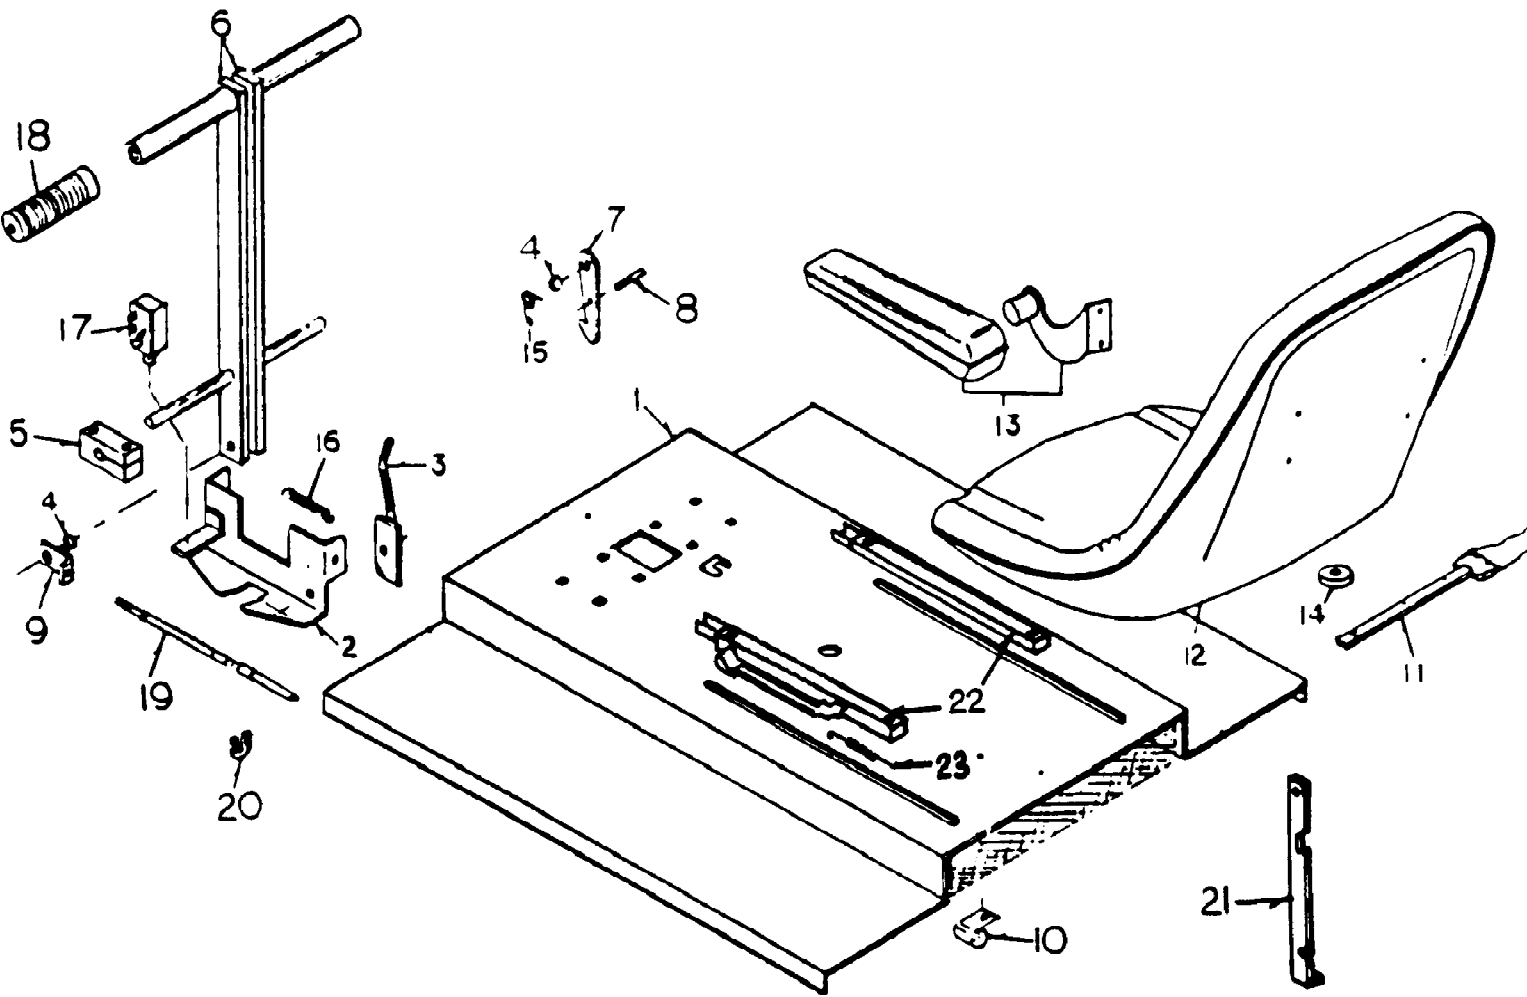

131-013-190 FR-1800 (1991)
Seat Lid Assembly

131-013-190 FR-1800 (1991)
Seat Lid Assembly

Page 41 of 51

Ref #	Part Number	Qty	S/P/F	Description
1	WD-201-0004	1		Seat Lid
2	WD-201-0010	1		Lever Lock
3	WD-200-0012	1		Lacch, Lever Lock
4	WD-200-0014	5	S	Bushing
5	WD-200-0010	4		Bearing Block
6	WD-200-0009	2		Steering Lever
7	WD-201-0015	1		Seat Lid Laech
8	WD-201-0014	1		Seat Lid Latch Bolt
9	WD-200-0013	4	S	Steering Cable End (1800)
	WD-140-0023	4		Steering Cable End (2000)
10	WD-201-0018	1		Seat Lid Harness Retainer
11	WD-900-2001	1		Seat Switch
12	WD-900-5597	1		Seat
13		Arm Rest K		(Optional)
14	WD-900-5523	4		Seat Spacer
15	WD-900-5700	1		Seat Lid Latch Spring
16	WD-900-5501	1		Lever Lock Spring
17	WD-900-2029	1	S	Safety Switch
18	WD-900-5500	2	S	Handle Grip
19	WD-900-5502	2	S	Steering Cable (1800 Prior to 41-027-012814)
	WD-900-5819	1	S	Steering Cable (1800 After 41-027-012814)
	WD-900-5717	2		Steering Cable. (2000)
20	WD-900-5503	4	S	Steering Cable Clamp (1800)
	WD-900-5625	4		Steerlng Cable Clamp (2000)
21	WD-200-0008	1		Lid Prop
22	WD-900-5813	1		Seat Rail Kit (Pair)
23	WD-900-5767	1		Seat Spring