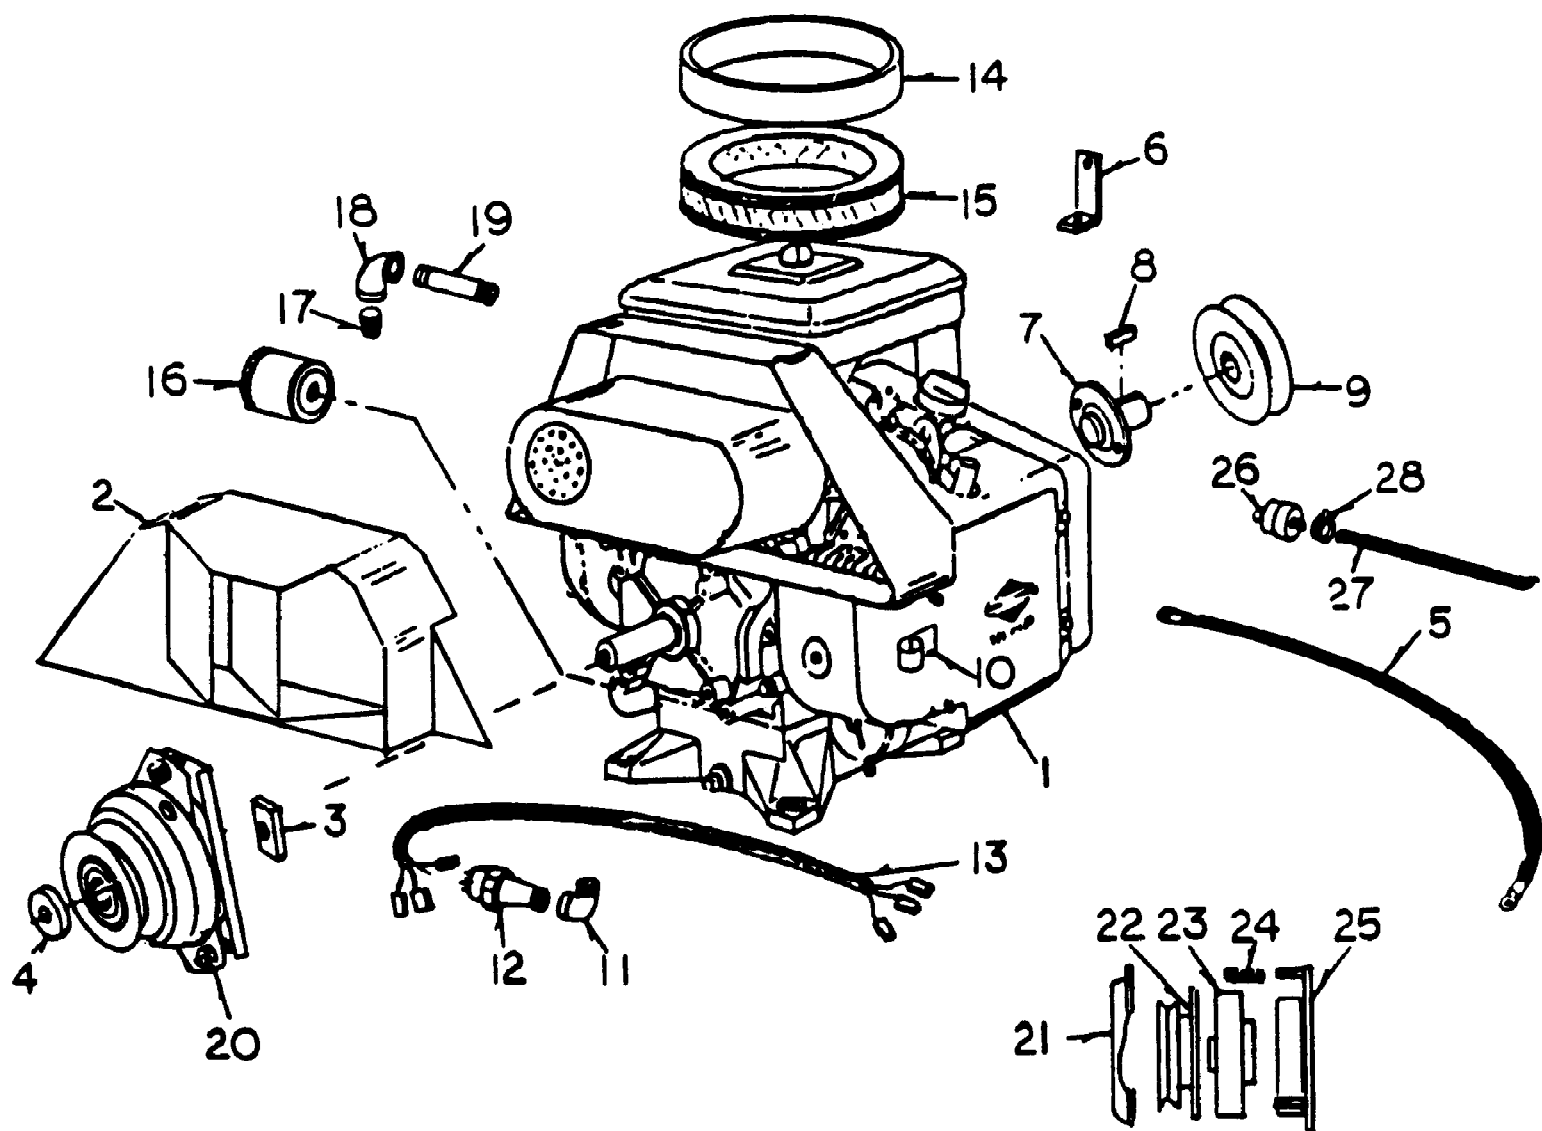

131-013-190 FR-1800 (1991)
Briggs & Stratton Engine Parts

Page 31 of 51

Ref #	Part Number	Qty	S/P/F	Description
1		1		Briggs & Stratton Twin 18 HP
2	WD-111-0001	1		Air Duct
3	WD-113-0010	2	S	Clutch Stop
4	WD-900-5575	1		Clutch Retainer Washer
5	WD-900-2010	1		Starter Cable
6	WD-111-0034	2		Wire Standoff
7	WD-100-0013	1	S	Stub Shaft
8	WD-100-0014	1	S	Key Stock, 1/4"
9	WD-900-2503	1	S	Pulley
10	WD-100-0021	1		Starter Cable Retainer
11	WD-900-5020	1		Street Elbow, 1/8"
12	WD-900-5017	1	S	Oil Sending Unit
13	WD-900-2067	1		Wire Harness (Oil Sending Unit)
14	WD-900-5008	1	S	Pre Cleaner
15	WD-900-5005	1	S	Air Cleaner Cartridge
16	WD-900-5022	1	S	Oil Filter
17	WD-900-8024	1		Plug, 3/8" 1
18	WD-900-5720	1		Elbow, 3/8"
19	WD-900-5721	1		Nipple, 3/8"
20	WD-900-5581	1	S	Clutch (Complete)
21	WD-900-5582	1		Clutch Brake
22	WD-900-5583	1		Clutch Armature
23	WD-900-5584	1	S	Clutch Rotor
24	WD-900-5586	1		Spring & Nut Set (3 Ea.)
25	WD-900-5585	1	S	Clutch Coil
26	WD-900-5514	1	S	Fuel Filter
27	WD-900-5515	1		Fuel Line 1
28	WD-900-5525	4	S	Fuel Line Clamp