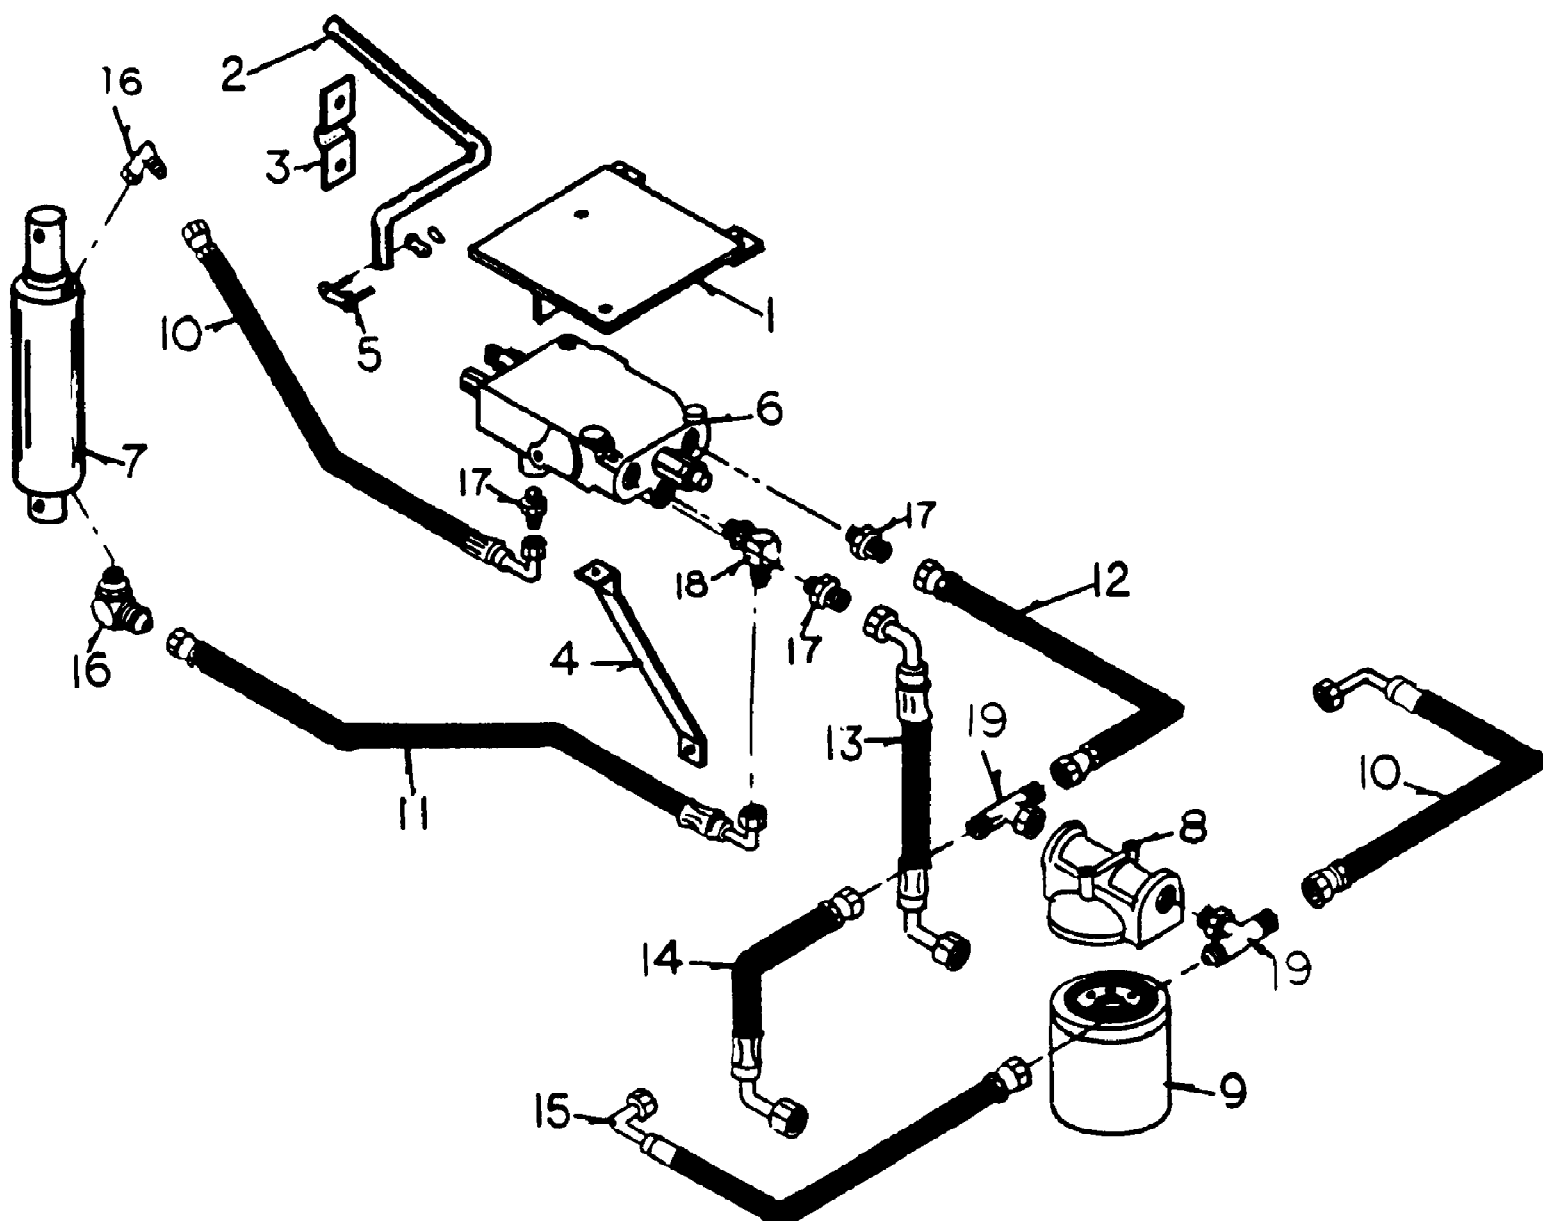

131-013-190 FR-1800 (1991)
Hydraulic Lift Assembly

131-013-190 FR-1800 (1991)
Hydraulic Lift Assembly

Page 37 of 51

Ref #	Part Number	Qty	S/P/F	Description
1	WD-212-0002	1		Valve Mount
2	WD-212-0003	1		Valve Lever
3	WD-111-0004	1	S	BearIng, Clutch Brake Cross Rod
4	WD-212-0005	1		Valve Support
5	WD-900-1004	1		Connecting Link, #50
6	WD-900-8000	1		Valve
7	WD-900-8070	1		Lift Cylindcr
8	WD-900-8072	1	S	Housing, Oil Filter
9	WD-900-8073	1	S	Element, Oil Filter
10	WD-900-8103	2	S	Hose, 3/8" ID x 26" Long
11	WD-900-8106	1		Hoe, 3/8" ID x 31" Long
12	WD-900-8101	1		Hose, 3/8" ID x 20" Long
13	WD-900-8102	1		Hose, 3/8" ID x 13" Long
14	WD-900-8105	1		Hose, 3/8" ID x 11.5" Long
15	WD-900-8104	1		Hose, 3/8" ID x 21" Long
16	WD-900-8116	2		Male O-ring, 90ø Male Tube Adp.
17	WD-900-8094	3		Male O-ring, Male Tube Adp.
18	WD-900-8097	1		Male O-ring, 90ø Male Tube Adp.
19	WD-900-8095	2		Male Tube, Male O-ring Tee