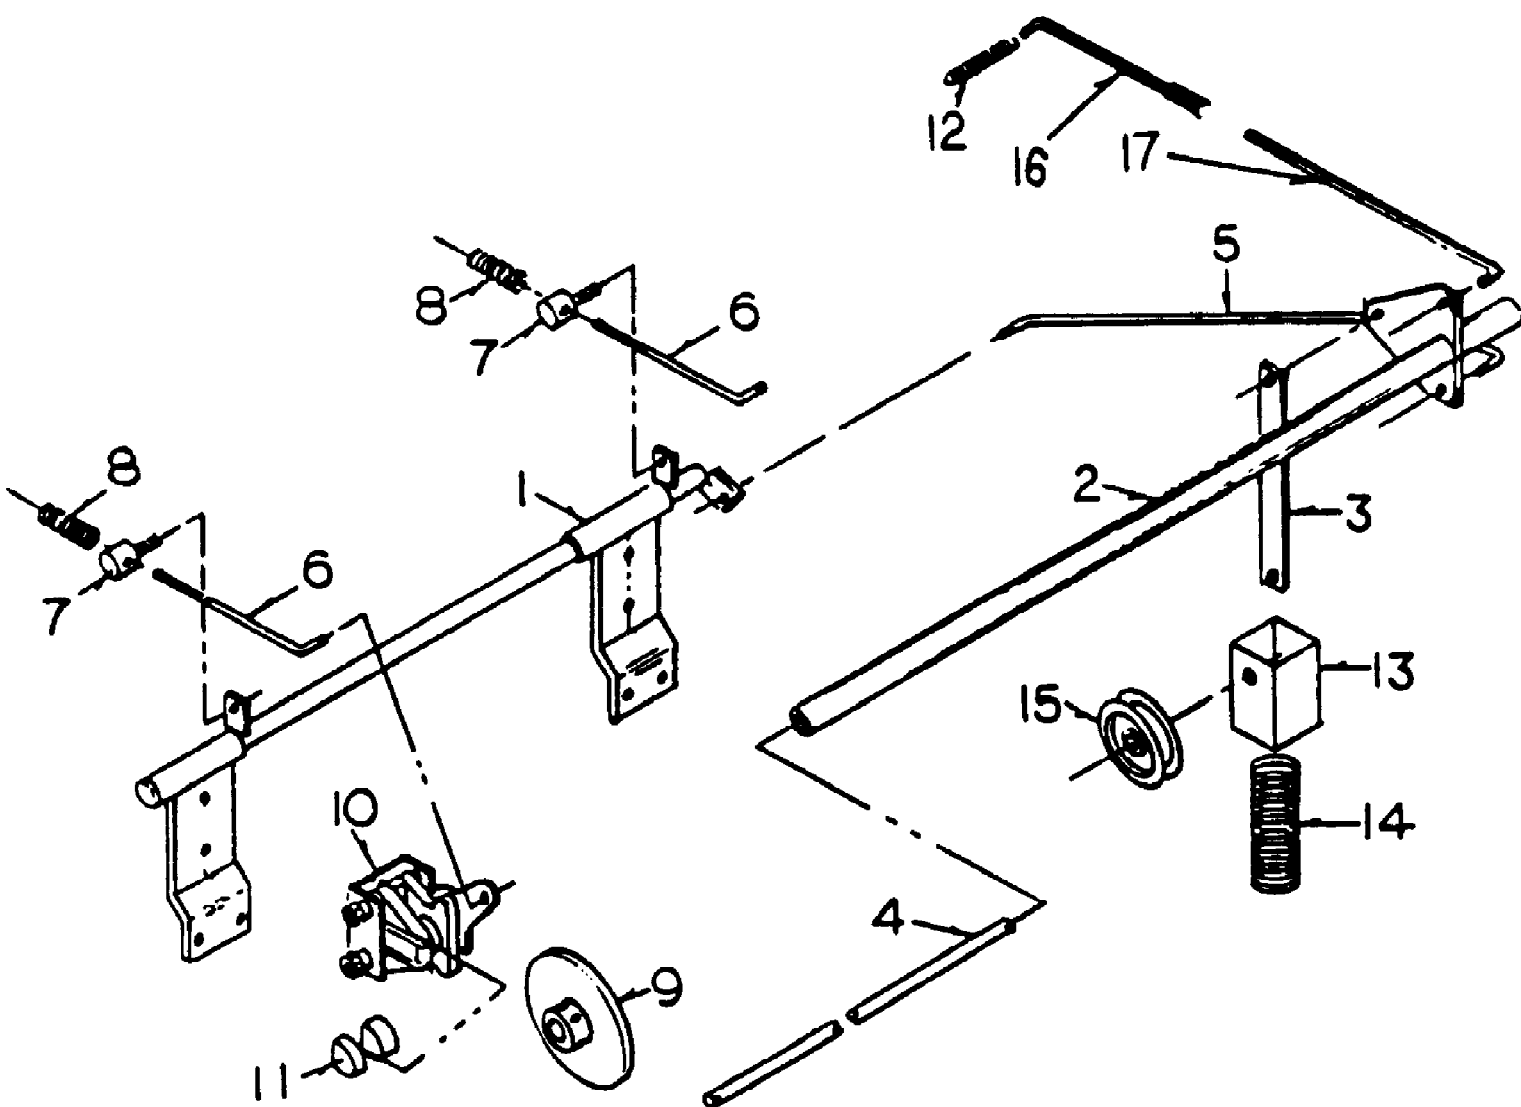

131-013-190 FR-1800 (1991)
Brake Assembly

Page 29 of 51

Ref #	Part Number	Qty	S/P/F	Description
1	WD-113-0003	1		Brake Mount & Cross Rod Ass'y.
2	WD-113-0013	1		Brake Clutch Cross Rod
3	WD-113-0012	1		Cross Rod to Idler Pulley Linkage
4	WD-300-0022	1		Cross Bar Pin
5	WD-113-0006	1		Crss Rod to Brake Linkage
6	WD-113-0001	2		Caliper Rod
7	WD-111-0014	2		Callper Rod Collar
8	WD-900-5722	2		Brake Caliper Spring
9	WD-900-4525	2		Brake Disc
10	WD-900-5690	2		Brake Assembly
11	WD-900-5567	1	S	Brake Pucks
12	WD-900-5501	1		Brake Pedal Spring
13	WD-111-0019	1		Spring Loaded Idler Mount
14	WD-900-5580	1		Transmission Belt Idler Spring
15	WD-900-2501	1	S	Idler Pulley
16	WD-113-0014	1		Brake Rod, Adjustable
17	WD-111-0007	1		Caliper Rod