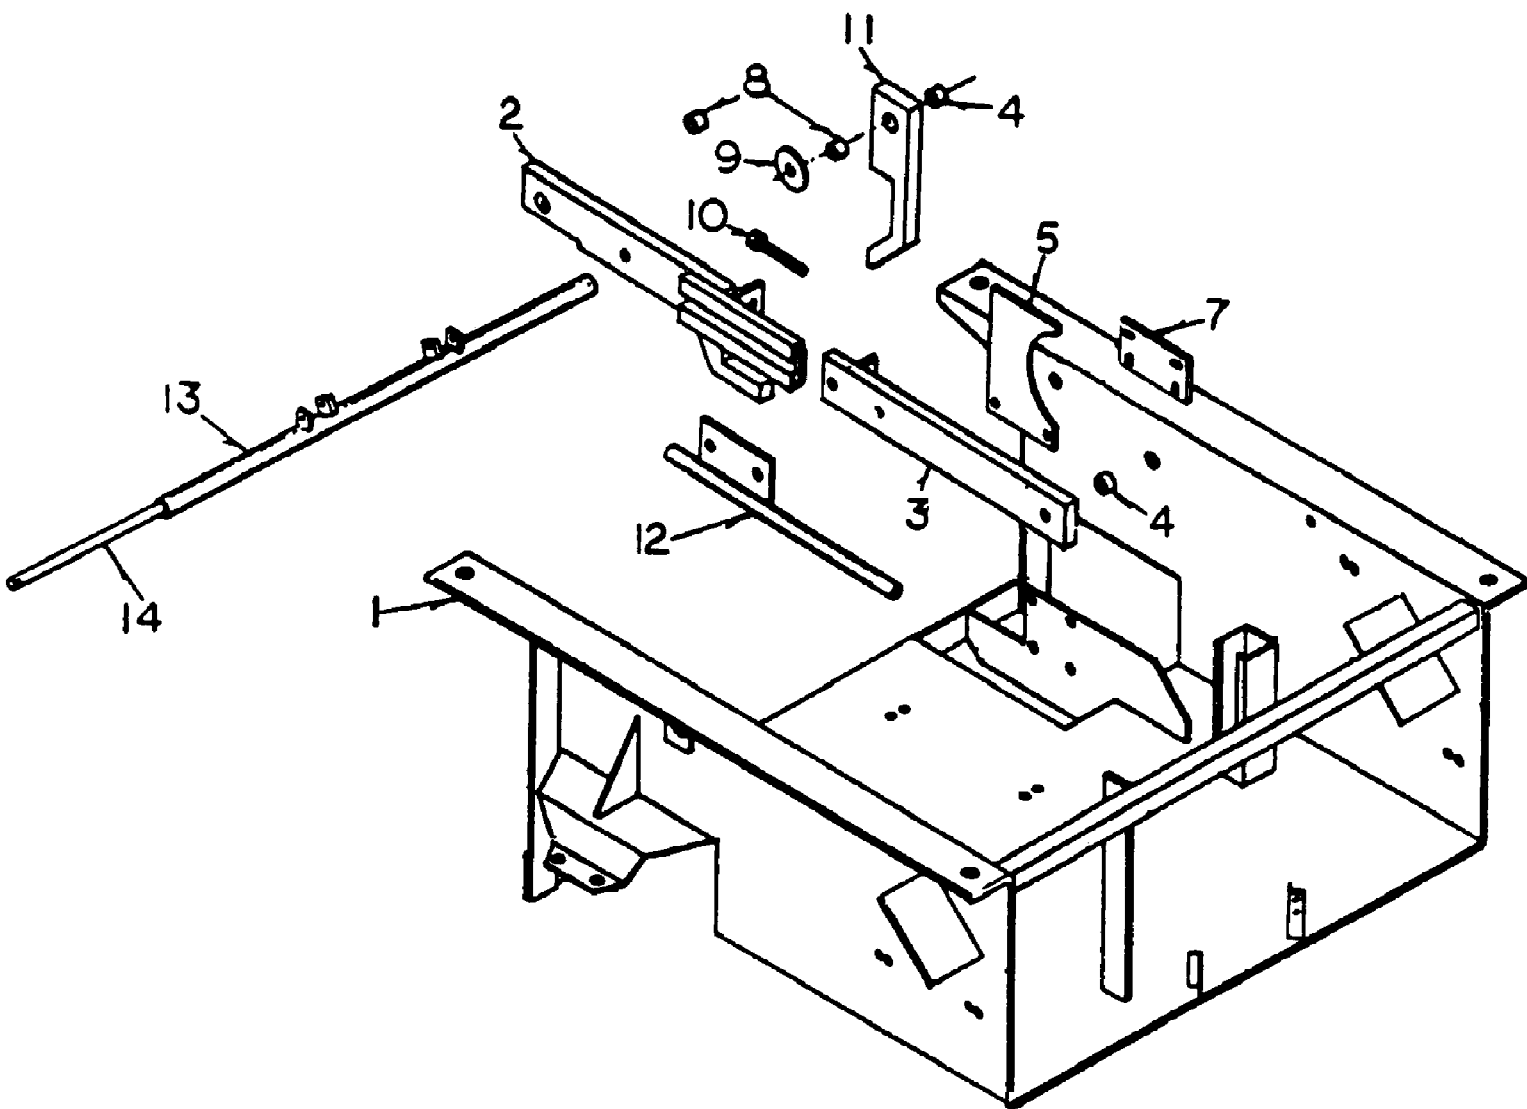

131-013-190 FR-1800 (1991)
Base Assembly

Page 25 of 51

Ref #	Part Number	Qty	S/P/F	Description
1	WD-113-0000	1		Base
2	WD-300-0023	1		RH Deck Lift Arm, Front RH
	WD-300-0023L.H.	1		Deck Lift Arm, Front LH
3	WD-301-0024	2		Deck Lift Arm, Back
4	WD-300-0013S	2	S	Bushing, Short
5	WD-113-0007	1		Belt Retainer
7	WD-112-0008	1		Belt Retainer Mount
8	WD-300-0013	2	S	Bushing, Long
9	WD-200-0015	1		Washer
10	WD-900-6088	2		Deck Belt Adjustment Bolt
11	WD-111-0023	1		Forward Nose Down Lock
12	WD-300-0041	1		Wire Tube
13	WD-300-0014	1		Cross Bar
14	WD-300-0022	1		Crss Bar Pin