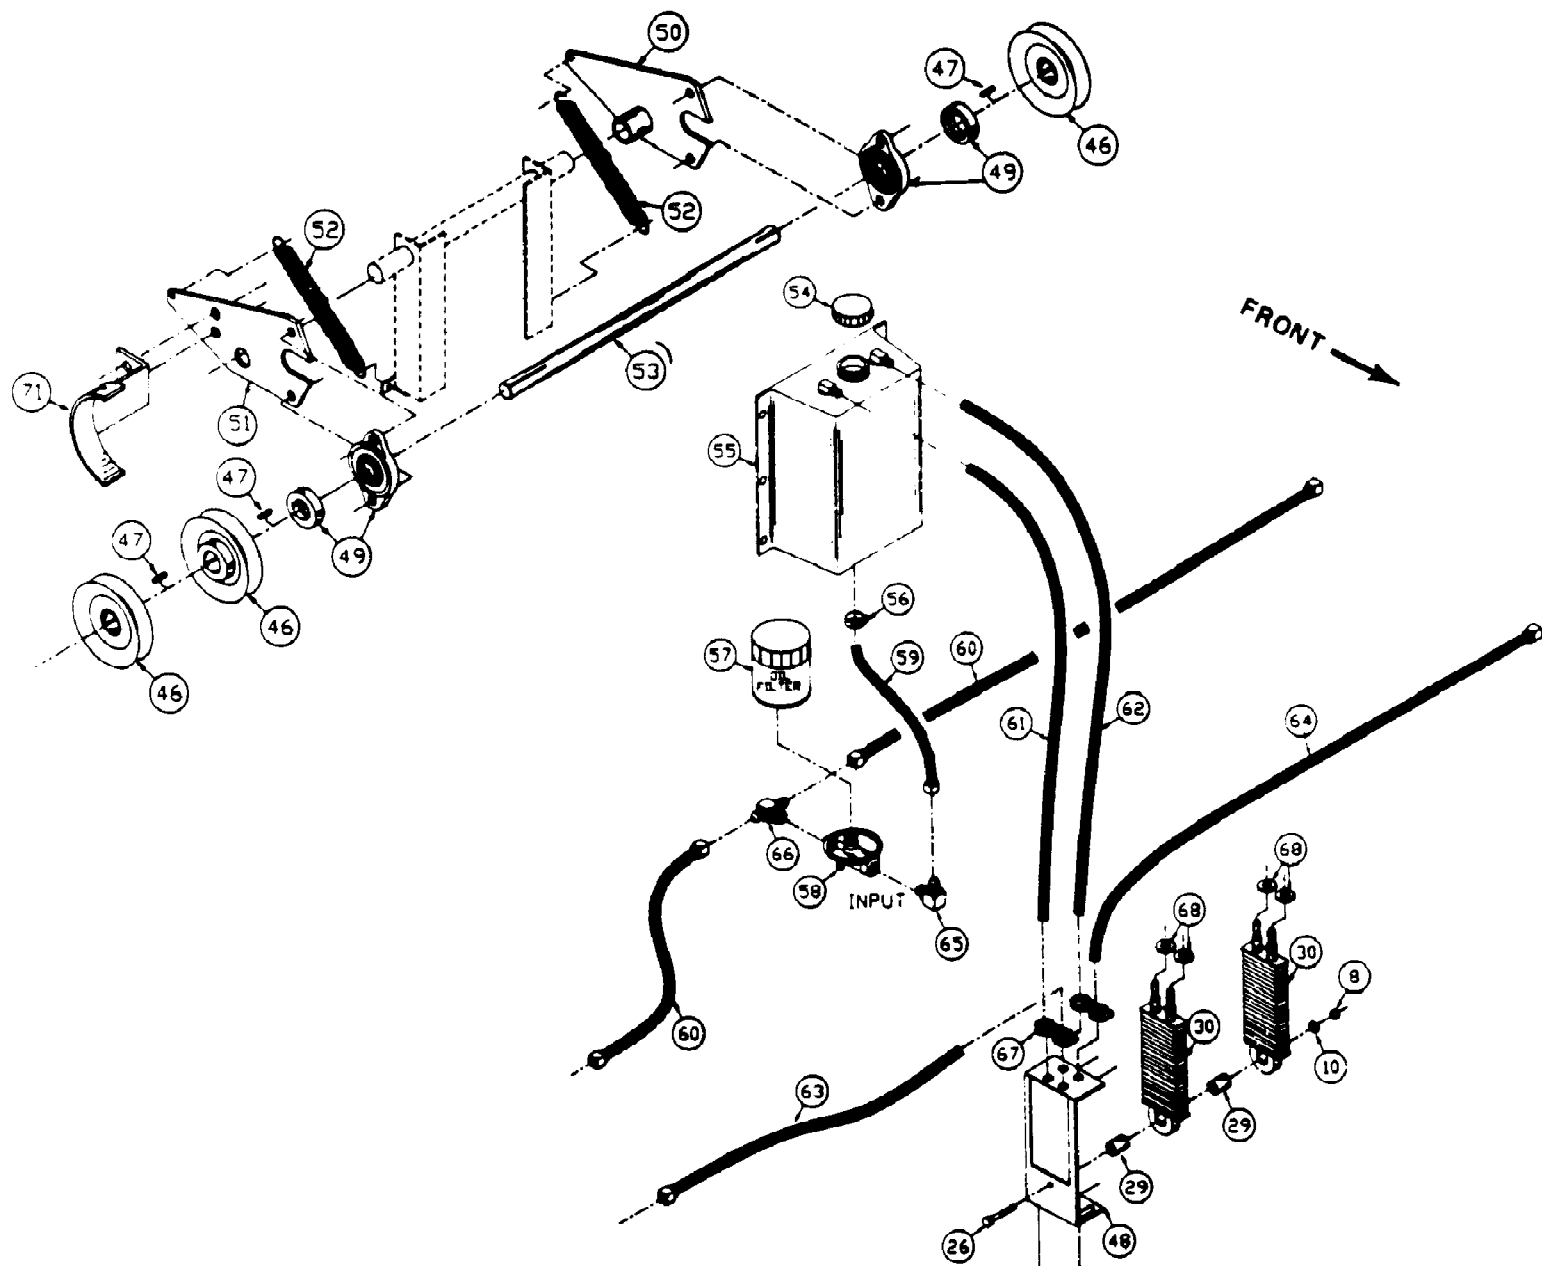

Agri-Fab Sundstrand Drive Assembly Hydraulic System & Cross Shaft

Agri-Fab Sundstrand Drive Assembly Hydraulic System & Cross Shaft

Ref #	Part Number	Qty	S/P/F	Description
8	WD-900-6027	1		Elastic Stop Nut, 1/4-201
10	WD-900-6029	1		Flatwasher, 1/4" 1
26	WD-900-6022	1		Hex Bolt, 1/4-20 x 2 1/4", GR5
29	WD-900-5840	2		Rubber Bushing
30	WD-900-8164	2		Oil Cooler
46	WD-900-2506	3	S	Pulley, 4" x 3/41 ID
47	WD-300-0021	3	S	Rey, 3/16" x 3/16' x 1"
48	WD-114-0012	1		Oil Cooler Mount
49	WD-900-3516	1		Bearing, 2-Bolt Flanged
50	WD-114-0006	1	S	Cross Shaft Bearing Mount, LH
51	WD-114-0007	1	S	Cross Shaft Bearing Mount, RH
52	WD-900-6502	2		Ext. Spring, 1" x 71/4, 11 GA
53	WD-114-0002	1	S	Drive Cross Shaft
54	WD-900-8059	1	S	Oil Tank Cap
55	WD-900-8165	1	S	Oil Tank, SA
56	WD-900-5733	1		Hose Clamp 5/8"
57	WD-900-8073	1	S	Filter Element
58	WD-900-8072	1	S	Filter Head, #6 Ports
59	WD-900-8173	1		Hose Assembly, 5/8" x 11"
60	WD-900-8170	2		Hose Assembly, 3/8" x 13"
61	WD-900-8169	1	S	Hose, 3/8" x 25"
62	WD-900-8174	1		Hose, 3/8" x 27"
63	WD-900-8172	1		Hose Assembly, 3/8" x 38"
64	WD-900-8171	1		Hose Assembly, 3/8" x 24"
65	WD-900-8075	1		Male Tube, 90ø Male O-ring Adpt.
66	WD-900-8095	1		Male O-ring, Male Tube Tee
67	WD-900-5657	4		Hose Clamp, 3/8"
68	WD-900-5829	4		Grosmet, 1/2" ID x 1" OC
71	WD-114-0008	1		Cross Shaft Belt Retainer