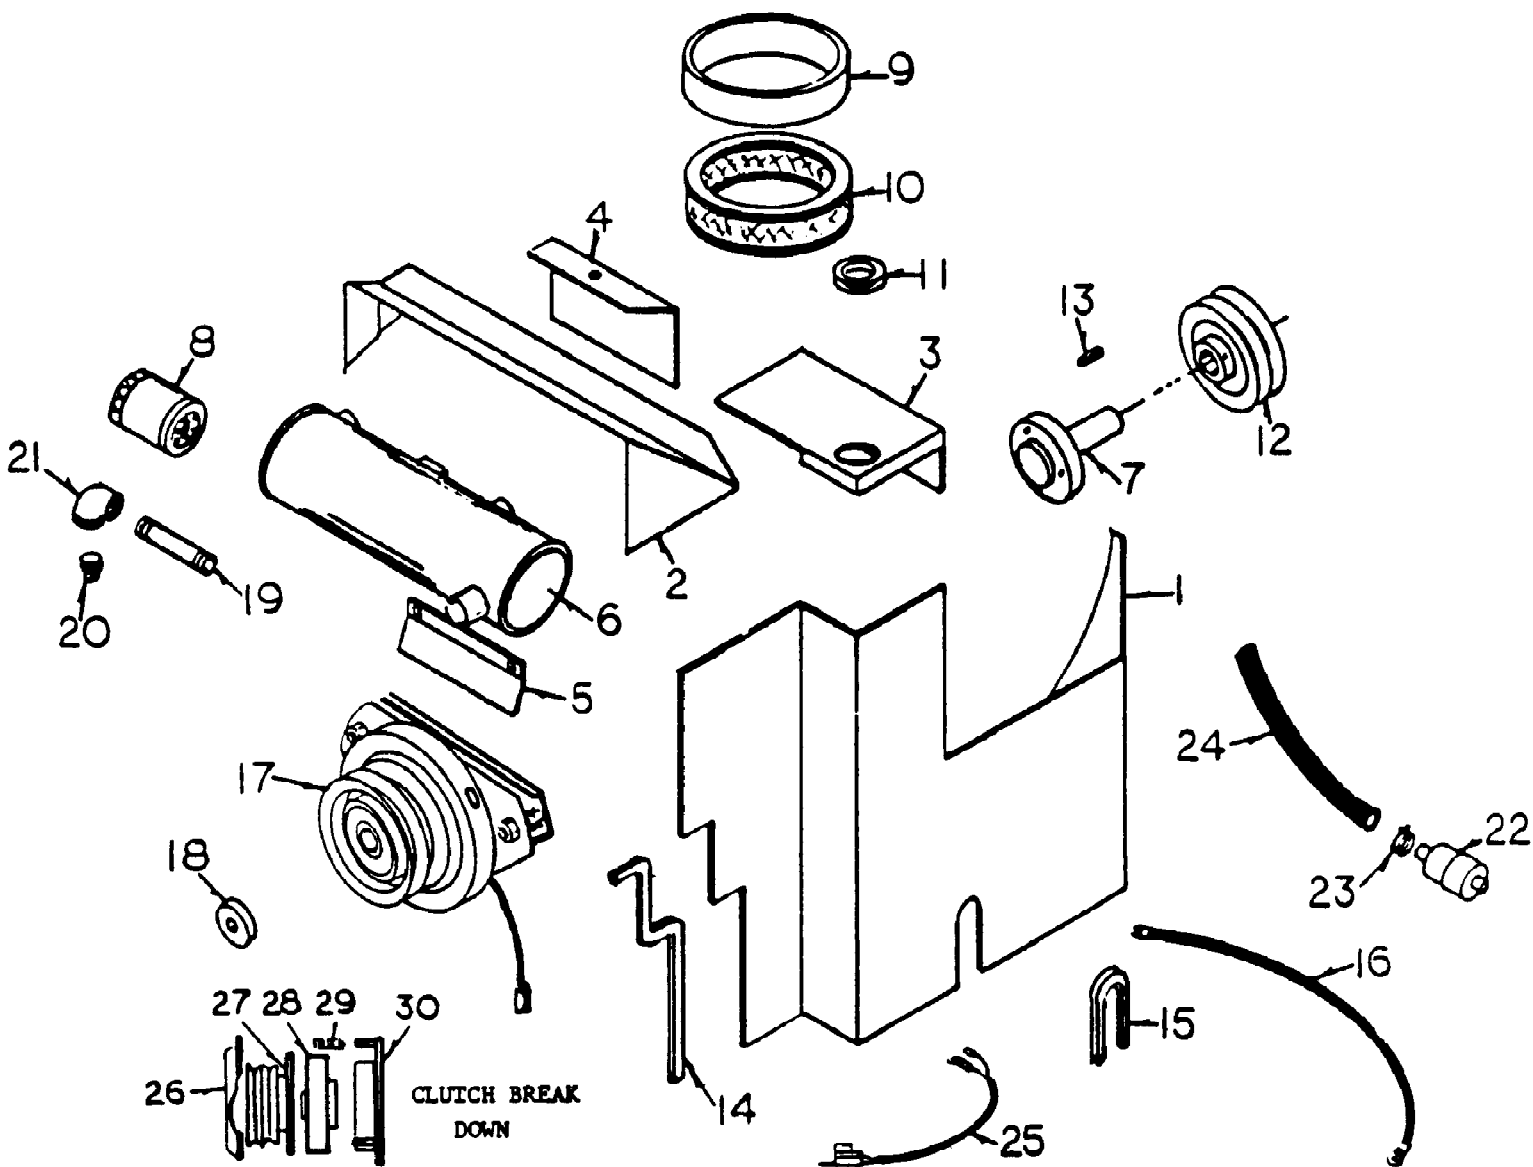

Ref #	Part Number	Qty	S/P/F	Description
1	WD-112-0018	1		Heat Shield, Part A
2	WD-112-0019	1		Heat Shield, Part B
3	WD-112-0020	1		Heat Shield, Part C
4	WD-112-0021	1		Heat Shield, Part D
5	WD-112-0017	1		Clutch Stop
6	WD-900-5023	1		Muffler (Onan)
7	WD-900-5024	1		Englne Shaft (Onan)
8	WD-900-5025	1	S	Oil Filter (Onan)
9	WD-900-5026	1	S	Filter Element (Onan)
10	WD-900-5027	1	S	Filter Cartridge (Onan)
11	WD-900-5728	1		Grommet
12	WD-900-2502	1		Pulley
13	WD-100-0014	1	S	Key Stock, 1/4" x 1"
14	WD-900-5742	1		Trim, 10"
15	WD-900-5742	1		Trim, 7"
16	WD-900-2011	1		Starter Wire
17	WD-900-5716	1	S	Elcctric Clutch (Complete)
18	WD-900-5575	1		Clutch Retainer Washer
19	WD-900-5721	1		Pipe Nipple, 3/8"
20	WD-900-8024	1		Pipe Plug, 3/8"
21	WD-900-5720	1		Pipe Elbow, 3/8"
22	WD-900-5514	2	S	Fuel Filter
23	WD-900-5525	4	S	Fuel Line Clamp
24	WD-900-5770	1		Fuel Line, 3/8"
25	WD-900-2071	1		Starter Harness
26	WD-900-5582	1		Clutch Brake
27	WD-900-5747	1		Clutch Rotor
28	WD-900-5772	1		Clutch Rotor
29	WD-900-5586	1		Clutch Brake Spring (Set of 3)
30	WD-900-5773	1		Clutch Coll