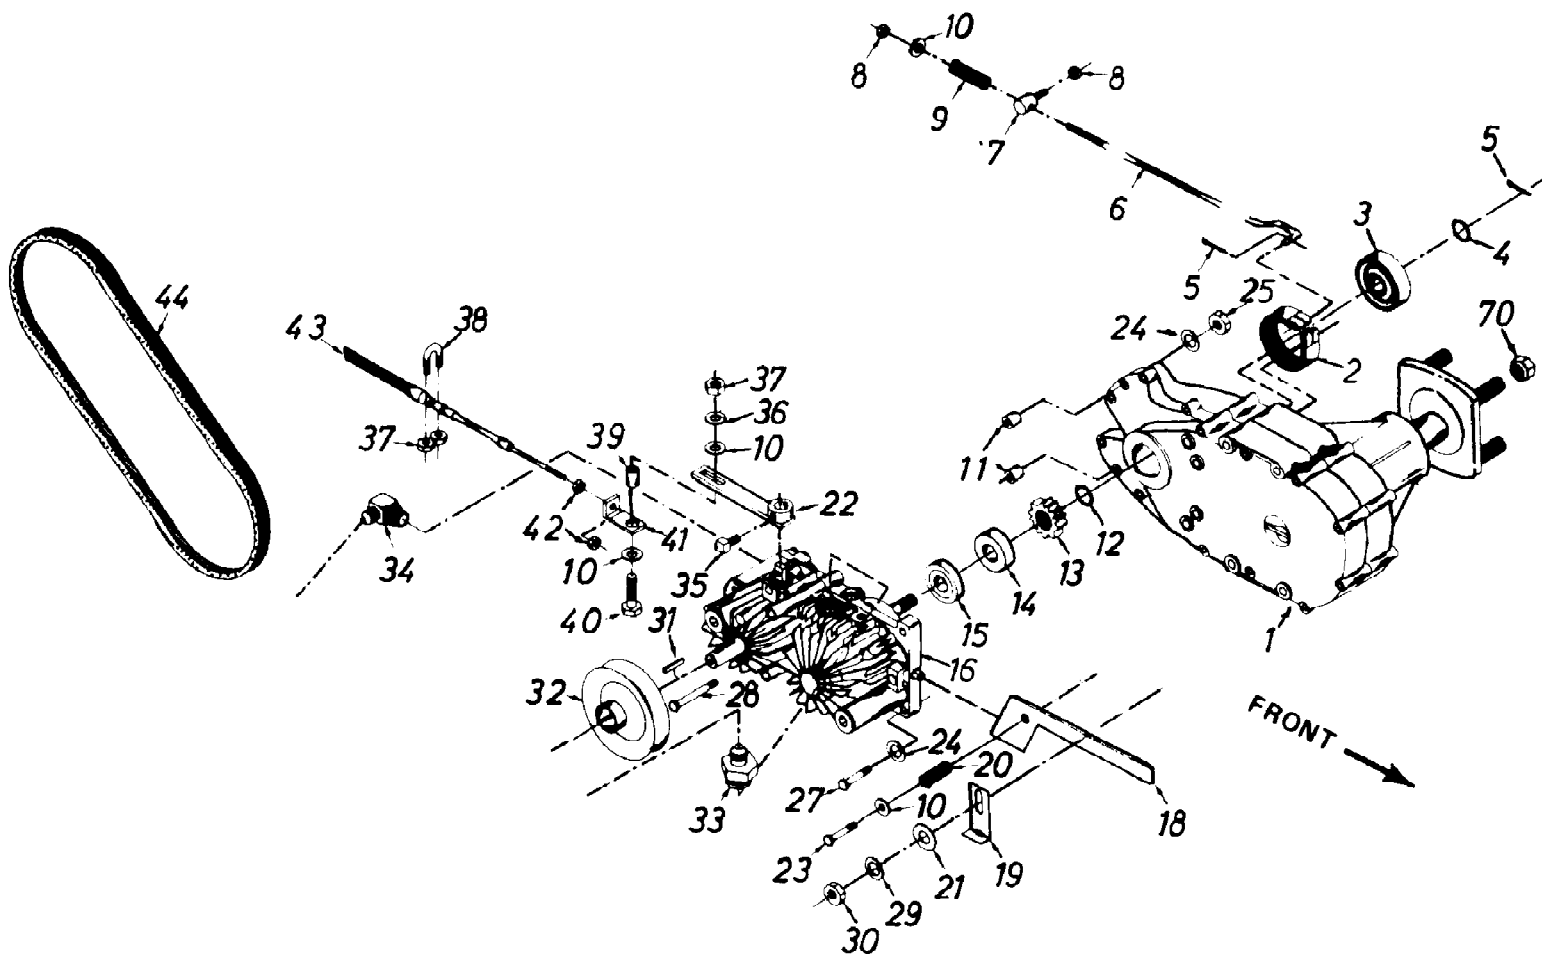

131-013-190 FR-1800 (1991)

Page 20 of 51

Agri-Fab Sundstrand Drive Assembly Left Hand Drive Parts

Agri-Fab Sundstrand Drive Assembly Left Hand Drive Parts

Ref #	Part Number	Qty	S/P/F	Description
	WD-900-8134	1		ZT Transmission
2	WD-900-7050	1		Brake Band
3	WD-900-7051	1	S	Brake Drum
4	WD-900-7052	1		Snap Ring
5	WD-900-6167	2		Cotter Pin, 1/8 x 1"
6	WD-114-0004	1		Brake Linkage Rod
7	WD-111-0014	1		Caliper Rod Collar
8	WD-900-6027	2		Elastic Stop Nut, 1/4-20
9	WD-900-5722	1		Spring
10	WD-900-6029	5		Flatwasher, 1/4"
11	WD-900-7045	2		Spacel
12	WD-900-7046	1	S	Snap Ring
13	WD-900-7047	1		Gear
14	WD-900-7048	1	S	Bearing
15	WD-900-7049	1		Spacer
16	WD-900-8133	1		Sundstrand Pump, LH
18	WD-114-0005	1		Transmission Dump Lever
19	WD-114-0001	1		Transmission Dump Lever Stop
20	WD-900-6501	1		Compression Spring, 9/16" OD x 1 3/8"
21	WD-900-6052	1		Flatwasher, 3/8"
22	WD-114-0013	1		Transmission Arm
23	WD-900-6019	1		Dump Valve Bolt
24	WD-900-6051	4		Lockwasher, 5/16"
25	WD-900-6050	2		Hex Nut, 5/16-18
27	WD-900-6061	2		Hex Bolt, 5/16-18 x 2", GR5
28	WD-900-6073	2	S	Hex Bolt, 5/16-18 x 7 1/2", GR5
29	WD-900-5840	1		Lockwasher, 3/8"
30	WD-900-8164	1		Hex Nut, 3/8-16
31	WD-900-6168	1		Key, 5 x 5 x 25mm
32	WD-900-2552	1		Pulley, 4" OD x 15mm ID
33	WD-900-8168	1		Male Tube, Male O-ring Adapter
34	WD-900-8116	1		Male Tube, 90ø Male O-ring Adpt.
35	WD-900-6058	1		Squarehead Setscrew, 5/16-18 x 1/2"
36	WD-900-6028	1		Lockwasher, 1/4"
37	WD-900-6026	3		Hex Nut, 1/4-20
38	WD-900-5503	1	S	Steering Cable Clamp
39	WD-200-0014	1	S	Steering Cable Bushing
40	WD-900-6031	1		Hex Bolt, 1/4-20 x 1", GR5
41	WD-200-0013	1	S	Steering Cable End
42	WD-900-6150	2		Hex Nut w/Star Washer, 10-32
43	WD-900-5819	1	S	Steering Cable, 3/16" x 58"
44	WD-900-3027	1	S	Pump Drive Belt
	WD-900-4048	1		Drive Wheel Assembly (Not Shown)
	WD-900-4042	8		Tire, 18 x 9.50
	WD-900-4040	1		Rim, 8 x 5 1/2"
70	WD-900-6138	4		Lug Nut, 1/2-20